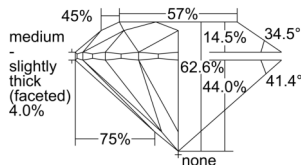

GIA®

FACSIMILE

GIA NATURAL DIAMOND DOSSIER®

September 16, 2024
GIA Report Number 7508432334
Shape and Cutting Style ..... Round Brilliant
Measurements ..... 4.88 - 4.92 x 3.07 mm

GRADING RESULTS

Carat Weight ..... 0.45 carat
Color Grade ..... G
Clarity Grade SI2
Cut Grade ..... Excellent

ADDITIONAL GRADING INFORMATION

Polish ..... Excellent
Symmetry ..... Excellent
Fluorescence ..... Faint
Clarity Characteristics ..... Crystal, Cloud, Feather
Inscription(s): GIA 7508432334

GIA REPORT 7508432334

Verify this report at GIA.edu

PROPORTIONS

Profile to actual proportions

GRADING SCALES

GIA COLOR SCALE	GIA CLARITY SCALE	GIA CUT SCALE	
D	FLAWLESS	EXCELLENT	
E	INTERNALLY FLAWLESS		
F		VVS₁	VERY GOOD
G	VVS₂		
H	VS₁	GOOD	
I	VS₂		
J	SI₁	FAIR	
K	SI₂		
L	I₁	POOR	
M	I₂		
N	I₃		
O			
P			
Q			
R			
S			
T			
U			
V			
W			
X			
Y			
Z