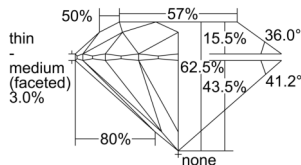

GIA®

FACSIMILE

GIA REPORT 7508433906

Verify this report at GIA.edu

GIA NATURAL DIAMOND DOSSIER®

September 17, 2024
GIA Report Number 7508433906
Shape and Cutting Style ..... Round Brilliant
Measurements ..... 4.76 - 4.77 x 2.98 mm

GRADING RESULTS

Carat Weight ..... 0.41 carat
Color Grade ..... E
Clarity Grade VS2
Cut Grade ..... Excellent

ADDITIONAL GRADING INFORMATION

Polish ..... Excellent
Symmetry ..... Excellent
Fluorescence ..... None
Clarity Characteristics ..... Crystal
Inscription(s): GIA 7508433906

PROPORTIONS

GRADING SCALES

GIA COLOR SCALE	GIA CLARITY SCALE	GIA CUT SCALE	
D	FLAWLESS	EXCELLENT	
E	INTERNALLY FLAWLESS		
F		VVS₁	VERY GOOD
G	VVS₂		
H	VS₁	GOOD	
I	VS₂		
J	SI₁	FAIR	
K	SI₂		
L	I₁	POOR	
M	I₂		
N	I₃		
O			
P			
Q			
R			
S			
T			
U			
V			
W			
X			
Y			
Z