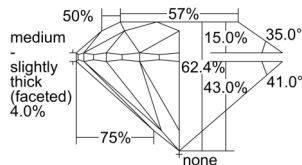

GIA®

FACSIMILE

GIA REPORT

7508434128

Verify this report at GIA.edu

GIA NATURAL DIAMOND DOSSIER®

September 18, 2024
GIA Report Number **7508434128**
Shape and Cutting Style ..... **Round Brilliant**
Measurements ..... **4.69 - 4.72 x 2.93 mm**

GRADING RESULTS

Carat Weight ..... **0.40 carat**
Color Grade ..... **H**
Clarity Grade **S11**
Cut Grade ..... **Excellent**

ADDITIONAL GRADING INFORMATION

Polish ..... **Excellent**
Symmetry ..... **Excellent**
Fluorescence ..... **None**
Clarity Characteristics ..... **Cloud, Crystal, Feather**
Inscription(s): **GIA 7508434128**

PROPORTIONS

Profile to actual proportions

GRADING SCALES

GIA COLOR SCALE	GIA CLARITY SCALE	GIA CUT SCALE	
D	FLAWLESS	EXCELLENT	
E	INTERNALLY FLAWLESS		
F		VVS₁	VERY GOOD
G	VVS₂		
H	VS₁	GOOD	
I	VS₂		
J	S1₁	FAIR	
K	S1₂		
L	I₁	POOR	
M	I₂		
N	I₃		
O			
P			
Q			
R			
S			
T			
U			
V			
W			
X			
Y			
Z