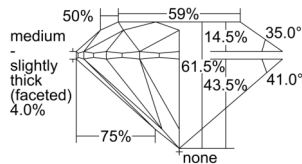

GIA®

FACSIMILE

GIA REPORT

7508434508

Verify this report at GIA.edu

GIA NATURAL DIAMOND DOSSIER®

September 18, 2024
GIA Report Number **7508434508**
Shape and Cutting Style ..... **Round Brilliant**
Measurements ..... **4.89 - 4.93 x 3.02 mm**

GRADING RESULTS

Carat Weight ..... **0.45 carat**
Color Grade ..... **F**
Clarity Grade **VS2**
Cut Grade ..... **Excellent**

ADDITIONAL GRADING INFORMATION

Polish ..... **Excellent**
Symmetry ..... **Excellent**
Fluorescence ..... **None**
Clarity Characteristics ..... **Feather**
Inscription(s): **GIA 7508434508**

PROPORTIONS

Profile to actual proportions

GRADING SCALES

GIA COLOR SCALE

COLOURESS	D
	E
	F
	G
	H
NEAR COLOURESS	I
	J
	K
	L
FAIN	M
	N
	O
	P
VERY LIGHT	Q
	R
	S
	T
	U
	V
	W
	X
	Y
LIGHT	Z

GIA CLARITY SCALE

FLAWLESS	VERY VERY SLIGHTLY INCLUDED	VS₁	VS₂	SLIGHTLY INCLUDED	SI₁	SI₂	I₁	I₂	I₃	
										VERY SLIGHTLY INCLUDED
INTERNALLY FLAWLESS										

GIA CUT SCALE

EXCELLENT
VERY GOOD
GOOD
FAIR
POOR