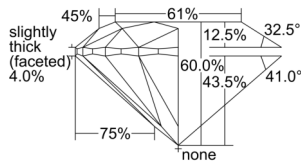

GIA®

FACSIMILE

GIA REPORT 7508435279

Verify this report at GIA.edu

GIA NATURAL DIAMOND DOSSIER®

September 19, 2024
GIA Report Number **7508435279**
Shape and Cutting Style ..... **Round Brilliant**
Measurements ..... **5.98 - 6.02 x 3.60 mm**

GRADING RESULTS

Carat Weight ..... **0.80 carat**
Color Grade ..... **F**
Clarity Grade **S11**
Cut Grade ..... **Excellent**

ADDITIONAL GRADING INFORMATION

Polish ..... **Excellent**
Symmetry ..... **Excellent**
Fluorescence ..... **None**
Clarity Characteristics ..... **Feather**
Inscription(s): **GIA 7508435279**

PROPORTIONS

Profile to actual proportions

GRADING SCALES

GIA COLOR SCALE	GIA CLARITY SCALE	GIA CUT SCALE	
D	FLAWLESS	EXCELLENT	
E	INTERNALLY FLAWLESS		
F		VVS₁	VERY GOOD
G	VVS₂		
H	VS₁	GOOD	
I	VS₂		
J	S1₁	FAIR	
K	S1₂		
L	I₁	POOR	
M	I₂		
N	I₃		
O			
P			
Q			
R			
S			
T			
U			
V			
W			
X			
Y			
Z