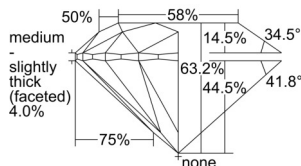

GIA®

FACSIMILE

GIA REPORT

7508435932

Verify this report at GIA.edu

GIA NATURAL DIAMOND DOSSIER®

September 17, 2024
GIA Report Number 7508435932
Shape and Cutting Style ..... Round Brilliant
Measurements ..... 5.34 - 5.38 x 3.39 mm

GRADING RESULTS

Carat Weight ..... 0.60 carat
Color Grade ..... G
Clarity Grade VS2
Cut Grade ..... Excellent

ADDITIONAL GRADING INFORMATION

Polish ..... Excellent
Symmetry ..... Excellent
Fluorescence ..... None
Clarity Characteristics ..... Crystal, Cloud
Inscription(s): GIA 7508435932

PROPORTIONS

Profile to actual proportions

GRADING SCALES

GIA COLOR SCALE	GIA CLARITY SCALE	GIA CUT SCALE	
D	FLAWLESS	EXCELLENT	
E	INTERNALLY FLAWLESS		
F		VVS₁	VERY GOOD
G	VVS₂		
H	VS₁	GOOD	
I	VS₂		
J	SI₁	FAIR	
K	SI₂		
L	I₁	POOR	
M			
N	I₂		
O	I₃		
P			
Q			
R			
S			
T			
U			
V			
W			
X			
Y			
Z