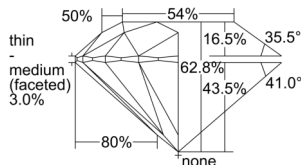

GIA®

FACSIMILE

GIA REPORT 7508437483

Verify this report at GIA.edu

GIA NATURAL DIAMOND DOSSIER®

September 18, 2024
GIA Report Number 7508437483
Shape and Cutting Style ..... Round Brilliant
Measurements ..... 4.54 - 4.56 x 2.86 mm

GRADING RESULTS

Carat Weight ..... 0.36 carat
Color Grade ..... F
Clarity Grade VS2
Cut Grade ..... Excellent

ADDITIONAL GRADING INFORMATION

Polish ..... Excellent
Symmetry ..... Excellent
Fluorescence ..... None
Clarity Characteristics ..... Crystal, Cloud, Feather
Inscription(s): GIA 7508437483

PROPORTIONS

Profile to actual proportions

GRADING SCALES

GIA COLOR SCALE	GIA CLARITY SCALE	GIA CUT SCALE
COLOURLESS	FLAWLESS	EXCELLENT
D	INTERNALLY FLAWLESS	
E	VVS₁	VERY GOOD
F		
G	VVS₂	
H	VS₁	GOOD
I		
J	VS₂	
K	SI₁	FAIR
L		
M	SI₂	
N	I₁	POOR
O		
P	I₂	
Q	I₃	
R		
S		
T		
U		
V		
W		
X		
Y		
Z