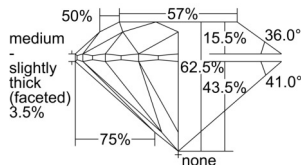

GIA®

FACSIMILE

GIA REPORT 7508437565

Verify this report at GIA.edu

GIA NATURAL DIAMOND DOSSIER®

September 19, 2024
GIA Report Number 7508437565
Shape and Cutting Style ..... Round Brilliant
Measurements ..... 5.06 - 5.08 x 3.16 mm

GRADING RESULTS

Carat Weight ..... 0.50 carat
Color Grade ..... D
Clarity Grade VS1
Cut Grade ..... Excellent

ADDITIONAL GRADING INFORMATION

Polish ..... Excellent
Symmetry ..... Excellent
Fluorescence ..... None
Clarity Characteristics..... Crystal, Cloud, Needle, Pinpoint
Inscription(s): GIA 7508437565

PROPORTIONS

Profile to actual proportions