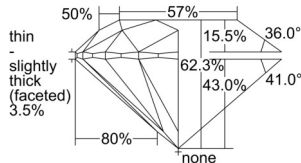

GIA®

FACSIMILE

GIA REPORT

7508438832

Verify this report at [GIA.edu](https://reportcheck.gia.edu)

GIA NATURAL DIAMOND DOSSIER®

September 19, 2024
GIA Report Number **7508438832**
Shape and Cutting Style ..... **Round Brilliant**
Measurements ..... **5.82 - 5.86 x 3.64 mm**

GRADING RESULTS

Carat Weight ..... **0.76 carat**
Color Grade ..... **K**
Clarity Grade **VS2**
Cut Grade ..... **Excellent**

ADDITIONAL GRADING INFORMATION

Polish ..... **Excellent**
Symmetry ..... **Excellent**
Fluorescence ..... **None**
Clarity Characteristics ..... **Cloud, Crystal, Feather**
Inscription(s): **GIA 7508438832**

PROPORTIONS

Profile to actual proportions

GRADING SCALES

GIA COLOR SCALE

COLORED	D
	E
	F
	G
	H
	I
	J
NEAR COLORLESS	K
	L
	M
	N
	O
	P
	Q
	R
	S
	T
	U
	V
	W
	X
	Y
	Z

GIA CLARITY SCALE

FLAWLESS	VERY VERY SLIGHTLY INCLUDED	VS₁	VS₂	VS₁	VS₂	SI₁	SI₂	I₁	I₂	I₃		
											FLAWLESS	INTERNALLY FLAWLESS

GIA CUT SCALE

EXCELLENT
VERY GOOD
GOOD
FAIR
POOR