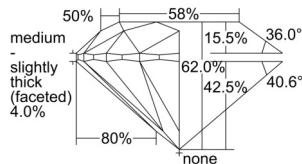

GIA®

FACSIMILE

GIA REPORT

7508438982

Verify this report at GIA.edu

GIA NATURAL DIAMOND DOSSIER®

September 18, 2024
GIA Report Number 7508438982
Shape and Cutting Style ..... Round Brilliant
Measurements ..... 5.37 - 5.41 x 3.34 mm

GRADING RESULTS

Carat Weight ..... 0.60 carat
Color Grade ..... K
Clarity Grade VVS1
Cut Grade ..... Excellent

ADDITIONAL GRADING INFORMATION

Polish ..... Excellent
Symmetry ..... Excellent
Fluorescence ..... None
Clarity Characteristics. **Cloud, Feather, Indented Natural, Surface Graining**

Inscription(s): GIA 7508438982

PROPORTIONS

Profile to actual proportions

GRADING SCALES

GIA COLOR SCALE	GIA CLARITY SCALE	GIA CUT SCALE	
D	FLAWLESS	EXCELLENT	
E	INTERNALLY FLAWLESS		
F		VVS₁	VERY GOOD
G	VVS₂		
H	VS₁	GOOD	
I	VS₂		
J	SI₁	FAIR	
K	SI₂		
L	I₁	POOR	
M	I₂		
N	I₃		
O			
P			
Q			
R			
S			
T			
U			
V			
W			
X			
Y			
Z