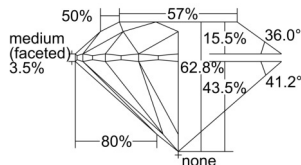

GIA®

FACSIMILE

GIA REPORT 7508439988

Verify this report at GIA.edu

GIA NATURAL DIAMOND DOSSIER®

September 18, 2024
GIA Report Number **7508439988**
Shape and Cutting Style ..... **Round Brilliant**
Measurements ..... **5.70 - 5.73 x 3.59 mm**

GRADING RESULTS

Carat Weight ..... **0.72 carat**
Color Grade ..... **L**
Clarity Grade **VS1**
Cut Grade ..... **Excellent**

ADDITIONAL GRADING INFORMATION

Polish ..... **Excellent**
Symmetry ..... **Excellent**
Fluorescence ..... **None**
Clarity Characteristics ..... **Feather, Cloud**
Inscription(s): **GIA 7508439988**

PROPORTIONS

Profile to actual proportions

GRADING SCALES

GIA COLOR SCALE	GIA CLARITY SCALE	GIA CUT SCALE	
D	FLAWLESS	EXCELLENT	
E	INTERNALLY FLAWLESS		
F		VVS₁	VERY GOOD
G	VVS₂		
H	VS₁	GOOD	
I	VS₂		
J	SI₁	FAIR	
K	SI₂		
L	I₁	POOR	
M			
N			
O	I₂		
P			
Q			
R	I₃		
S			
T			
U			
V			
W			
X			
Y			
Z