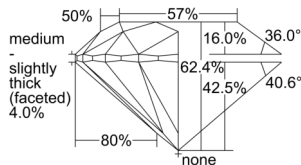

GIA®

FACSIMILE

GIA REPORT 7508443393

Verify this report at GIA.edu

GIA NATURAL DIAMOND DOSSIER®

September 20, 2024
GIA Report Number **7508443393**
Shape and Cutting Style ..... **Round Brilliant**
Measurements ..... **4.67 - 4.70 x 2.93 mm**

GRADING RESULTS

Carat Weight ..... **0.40 carat**
Color Grade ..... **E**
Clarity Grade **VVS1**
Cut Grade ..... **Excellent**

ADDITIONAL GRADING INFORMATION

Polish ..... **Excellent**
Symmetry ..... **Excellent**
Fluorescence ..... **None**
Clarity Characteristics ..... **Cloud, Pinpoint**
Inscription(s): **GIA 7508443393**

PROPORTIONS

Profile to actual proportions

GRADING SCALES

GIA COLOR SCALE

COLORLESS	D
	E
	F
	G
	H
	I
	J
NEAR COLORLESS	K
	L
Faint	M
	N
	O
	P
Very Light	Q
	R
	S
	T
	U
	V
Light	W
	X
	Y
	Z

GIA CLARITY SCALE

FLAWLESS	INTERNAL FLAWLESS	
		FLAWLESS
VERY VERY SLIGHTLY INCLUDED	VVS₁	
	VVS₂	
VERY SLIGHTLY INCLUDED	VS₁	
	VS₂	
SLIGHTLY INCLUDED	SI₁	
	SI₂	
INCLUDED	I₁	
	I₂	
	I₃	

GIA CUT SCALE

EXCELLENT	
	VERY GOOD
GOOD	
FAIR	
POOR