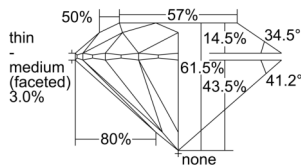

GIA®

FACSIMILE

GIA REPORT 7508446207

Verify this report at GIA.edu

GIA NATURAL DIAMOND DOSSIER®

September 20, 2024
GIA Report Number **7508446207**
Shape and Cutting Style ..... **Round Brilliant**
Measurements ..... **5.25 - 5.27 x 3.23 mm**

GRADING RESULTS

Carat Weight ..... **0.54 carat**
Color Grade ..... **H**
Clarity Grade **S11**
Cut Grade ..... **Excellent**

ADDITIONAL GRADING INFORMATION

Polish ..... **Excellent**
Symmetry ..... **Excellent**
Fluorescence ..... **Strong Blue**
Clarity Characteristics ..... **Feather, Crystal**
Inscription(s): **GIA 7508446207**

PROPORTIONS

Profile to actual proportions

GRADING SCALES

GIA COLOR SCALE	GIA CLARITY SCALE	GIA CUT SCALE	
D	FLAWLESS	EXCELLENT	
E	INTERNALLY FLAWLESS		
F		VVS₁	VERY GOOD
G	VVS₂		
H	VS₁	GOOD	
I	VS₂		
J	S1₁	FAIR	
K	S1₂		
L	I₁	POOR	
M	I₂		
N	I₃		
O			
P			
Q			
R			
S			
T			
U			
V			
W			
X			
Y			
Z