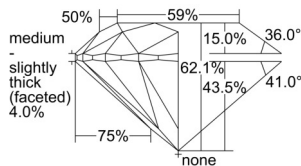

GIA®

FACSIMILE

GIA REPORT 7508450082

Verify this report at GIA.edu

GIA NATURAL DIAMOND DOSSIER®

September 19, 2024
GIA Report Number 7508450082
Shape and Cutting Style ..... Round Brilliant
Measurements ..... 4.26 - 4.29 x 2.66 mm

GRADING RESULTS

Carat Weight ..... 0.30 carat
Color Grade ..... D
Clarity Grade S11
Cut Grade ..... Excellent

ADDITIONAL GRADING INFORMATION

Polish ..... Excellent
Symmetry ..... Excellent
Fluorescence ..... None
Clarity Characteristics ..... Crystal, Feather
Inscription(s): GIA 7508450082

PROPORTIONS

Profile to actual proportions

GRADING SCALES

GIA COLOR SCALE	GIA CLARITY SCALE	GIA CUT SCALE
D	FLAWLESS	EXCELLENT
E	FLAWLESS	
F	INTERNALLY FLAWLESS	VERY GOOD
G	FLAWLESS	
H	VVS₁	GOOD
I	VVS₂	
J	VS₁	FAIR
K	VS₂	
L	S1₁	POOR
M	S1₂	
N	I₁	
O	I₂	
P	I₃	
Q		
R		
S		
T		
U		
V		
W		
X		
Y		
Z