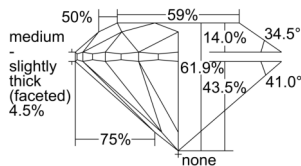

GIA®

FACSIMILE

GIA REPORT 7508451399

Verify this report at GIA.edu

GIA NATURAL DIAMOND DOSSIER®

September 19, 2024
GIA Report Number 7508451399
Shape and Cutting Style ..... Round Brilliant
Measurements ..... 4.66 - 4.70 x 2.90 mm

GRADING RESULTS

Carat Weight ..... 0.40 carat
Color Grade ..... D
Clarity Grade VS1
Cut Grade ..... Excellent

ADDITIONAL GRADING INFORMATION

Polish ..... Excellent
Symmetry ..... Very Good
Fluorescence ..... Medium Blue
Clarity Characteristics ..... Cloud, Crystal, Pinpoint
Inscription(s): GIA 7508451399

PROPORTIONS

Profile to actual proportions

GRADING SCALES

GIA COLOR SCALE	GIA CLARITY SCALE	GIA CUT SCALE	
D	FLAWLESS	EXCELLENT	
E	INTERNALLY FLAWLESS		
F		VVS₁	VERY GOOD
G	VVS₂		
H	VS₁	GOOD	
I	VS₂		
J	SI₁	FAIR	
K	SI₂		
L	I₁	POOR	
M	I₂		
N	I₃		
O			
P			
Q			
R			
S			
T			
U			
V			
W			
X			
Y			
Z