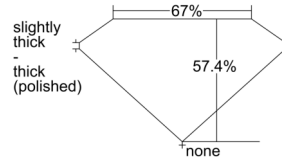

GIA®

FACSIMILE

GIA REPORT 7508451460

Verify this report at GIA.edu

GIA NATURAL DIAMOND DOSSIER®

September 19, 2024
GIA Report Number 7508451460
Shape and Cutting Style ..... Rectangular Step Cut
Measurements ..... 6.73 x 3.54 x 2.03 mm

GRADING RESULTS

Carat Weight ..... 0.50 carat
Color Grade ..... F
Clarity Grade VS1

ADDITIONAL GRADING INFORMATION

Polish ..... Very Good
Symmetry ..... Excellent
Fluorescence ..... None
Clarity Characteristics ..... Feather, Needle, Pinpoint
Inscription(s): GIA 7508451460

PROPORTIONS

Profile not to actual proportions

GRADING SCALES

GIA COLOR SCALE		GIA CLARITY SCALE			
COLORLESS	D	VERY VERY SLIGHTLY INCLUDED	FLAWLESS		
	E		INTERNALLY FLAWLESS		
	F	VERY SLIGHTLY INCLUDED	VVS₁		
	G		VVS₂		
	H		VS₁		
	NEAR COLORLESS	I	SLIGHTLY INCLUDED	VS₂	
		J		SI₁	
		FAINT	K	INCLUDED	SI₂
			L		I₁
			M		I₂
VERT LIGHT	N	LIGHT	I₃		
	O				
	P				
	Q				
	R