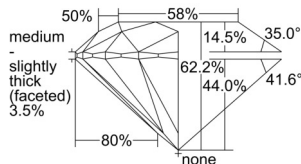

GIA®

FACSIMILE

GIA REPORT 7508453488

Verify this report at GIA.edu

GIA NATURAL DIAMOND DOSSIER®

September 19, 2024
GIA Report Number 7508453488
Shape and Cutting Style ..... Round Brilliant
Measurements ..... 4.74 - 4.75 x 2.95 mm

GRADING RESULTS

Carat Weight ..... 0.40 carat
Color Grade ..... G
Clarity Grade S11
Cut Grade ..... Excellent

ADDITIONAL GRADING INFORMATION

Polish ..... Excellent
Symmetry ..... Excellent
Fluorescence ..... None
Clarity Characteristics ..... Cloud, Crystal
Inscription(s): GIA 7508453488

PROPORTIONS

Profile to actual proportions

GRADING SCALES

GIA COLOR SCALE	GIA CLARITY SCALE	GIA CUT SCALE	
D	FLAWLESS	EXCELLENT	
E	INTERNALLY FLAWLESS		
F		VVS₁	VERY GOOD
G	VVS₂		
H	VS₁	GOOD	
I	VS₂		
J	S1₁	FAIR	
K	S1₂		
L	I₁	POOR	
M	I₂		
N	I₃		
O			
P			
Q			
R			
S			
T			
U			
V			
W			
X			
Y			
Z