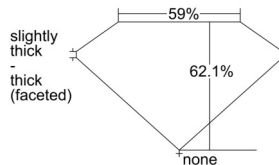

GIA®

FACSIMILE

GIA REPORT

7508453820

Verify this report at GIA.edu

GIA NATURAL DIAMOND DOSSIER®

September 19, 2024
GIA Report Number 7508453820
Shape and Cutting Style ..... Oval Brilliant
Measurements ..... 5.91 x 4.17 x 2.59 mm

GRADING RESULTS

Carat Weight ..... 0.41 carat
Color Grade ..... H
Clarity Grade VS1

ADDITIONAL GRADING INFORMATION

Polish ..... Excellent
Symmetry ..... Excellent
Fluorescence ..... None
Clarity Characteristics ..... Crystal, Cloud, Pinpoint
Inscription(s): GIA 7508453820

PROPORTIONS

Profile not to actual proportions

GRADING SCALES

GIA COLOR SCALE		GIA CLARITY SCALE	
NEAR COLORLESS	D	VERY VERY SLIGHTLY INCLUDED	FLAWLESS
	E		INTERNALLY FLAWLESS
	F		VVS₁
	G		VVS₂
	H		VS₁
	I		VS₂
	J		SI₁
	K		SI₂
	L		I₁
	M		I₂
FAINT	N	INCLUDED	I₃
	O		
	P		
	Q		
VERY LIGHT	R		
	S		
	T		
	U		
LIGHT	V		
	W		
	X		
	Y		
	Z