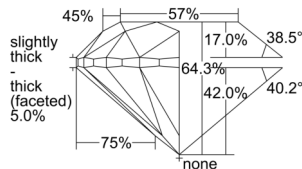

GIA®

FACSIMILE

GIA REPORT 7508454935

Verify this report at GIA.edu

GIA NATURAL DIAMOND DOSSIER®

September 23, 2024
GIA Report Number 7508454935
Shape and Cutting Style ..... Round Brilliant
Measurements ..... 5.23 - 5.27 x 3.38 mm

GRADING RESULTS

Carat Weight ..... 0.60 carat
Color Grade ..... D
Clarity Grade VS1
Cut Grade ..... Very Good

ADDITIONAL GRADING INFORMATION

Polish ..... Very Good
Symmetry ..... Excellent
Fluorescence ..... None
Clarity Characteristics ..... Crystal, Pinpoint
Inscription(s): GIA 7508454935

PROPORTIONS

Profile to actual proportions