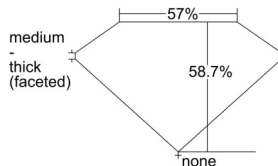

GIA®

FACSIMILE

GIA REPORT 7508456010

Verify this report at GIA.edu

GIA NATURAL DIAMOND DOSSIER®

September 19, 2024
GIA Report Number 7508456010
Shape and Cutting Style ..... Heart Brilliant
Measurements ..... 4.76 x 5.56 x 3.26 mm

GRADING RESULTS

Carat Weight ..... 0.50 carat
Color Grade I
Clarity Grade VS1

ADDITIONAL GRADING INFORMATION

Polish ..... Excellent
Symmetry ..... Excellent
Fluorescence ..... None
Clarity Characteristics ..... Crystal, Pinpoint
Inscription(s): GIA 7508456010

PROPORTIONS

Profile not to actual proportions

GRADING SCALES

GIA COLOR SCALE		GIA CLARITY SCALE			
COLORLESS	D	VERY VERY SLIGHTLY INCLUDED	FLAWLESS		
	E		INTERNALLY FLAWLESS		
	F	VERY SLIGHTLY INCLUDED	VVS₁		
	G		VVS₂		
	H		VS₁		
	NEAR COLORLESS	I	SLIGHTLY INCLUDED	VS₂	
		J		SI₁	
		FAINT	K	INCLUDED	SI₂
			L		I₁
			M		I₂
VERT LIGHT	N	INCLUDED	I₃		
	O				
	P				
	Q				
	R				
	S				
LIGHT	T				
	U				
	V				
	W				
	X				
	Y				
	Z