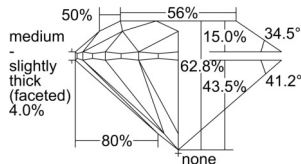

GIA®

FACSIMILE

GIA REPORT 7508458468

Verify this report at GIA.edu

GIA NATURAL DIAMOND DOSSIER®

September 23, 2024
GIA Report Number **7508458468**
Shape and Cutting Style ..... **Round Brilliant**
Measurements ..... **4.23 - 4.28 x 2.67 mm**

GRADING RESULTS

Carat Weight ..... **0.30 carat**
Color Grade ..... **E**
Clarity Grade **VS2**
Cut Grade ..... **Excellent**

ADDITIONAL GRADING INFORMATION

Polish ..... **Excellent**
Symmetry ..... **Very Good**
Fluorescence ..... **Faint**
Clarity Characteristics..... **Crystal, Needle, Cloud**
Inscription(s): **GIA 7508458468**

PROPORTIONS

Profile to actual proportions

GRADING SCALES

GIA COLOR SCALE	GIA CLARITY SCALE	GIA CUT SCALE
D	FLAWLESS	EXCELLENT
E	FLAWLESS	
F	INTERNALLY FLAWLESS	VERY GOOD
G	FLAWLESS	
H	VVS₁	GOOD
I	VVS₂	
J	VS₁	FAIR
K	VS₂	
L	SI₁	POOR
M	SI₂	
N	I₁	
O	I₂	
P	I₃	
Q		
R		
S		
T		
U		
V		
W		
X		
Y		
Z