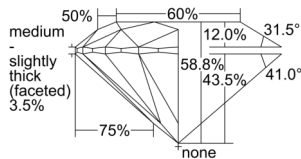

GIA®

FACSIMILE

GIA REPORT 7508459459

Verify this report at GIA.edu

GIA NATURAL DIAMOND DOSSIER®

September 20, 2024
GIA Report Number 7508459459
Shape and Cutting Style ..... Round Brilliant
Measurements ..... 5.49 - 5.52 x 3.24 mm

GRADING RESULTS

Carat Weight ..... 0.60 carat
Color Grade ..... H
Clarity Grade ..... Internally Flawless
Cut Grade ..... Excellent

ADDITIONAL GRADING INFORMATION

Polish ..... Excellent
Symmetry ..... Excellent
Fluorescence ..... None
Clarity Characteristics ..... Minor Details of Polish
Inscription(s): GIA 7508459459

PROPORTIONS

Profile to actual proportions

GRADING SCALES

GIA COLOR SCALE	GIA CLARITY SCALE	GIA CUT SCALE
D	FLAWLESS	EXCELLENT
E	INTERNALLY FLAWLESS	
F	VVS₁	VERY GOOD
G		
H	VS₁	GOOD
I		
J	VS₂	FAIR
K		
L	SI₁	POOR
M		
N	I₁	
O		
P	I₂	
Q		
R	I₃	
S		
T		
U		
V		
W		
X		
Y		
Z