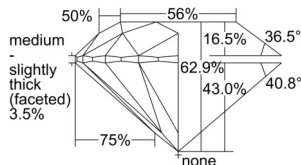

GIA®

FACSIMILE

GIA REPORT 7508460215

Verify this report at GIA.edu

GIA NATURAL DIAMOND DOSSIER®

September 20, 2024
GIA Report Number 7508460215
Shape and Cutting Style ..... Round Brilliant
Measurements ..... 5.64 - 5.68 x 3.56 mm

GRADING RESULTS

Carat Weight ..... 0.71 carat
Color Grade I
Clarity Grade S11
Cut Grade ..... Excellent

ADDITIONAL GRADING INFORMATION

Polish ..... Excellent
Symmetry ..... Excellent
Fluorescence ..... Faint
Clarity Characteristics ..... Crystal, Cloud
Inscription(s): GIA 7508460215

PROPORTIONS

Profile to actual proportions