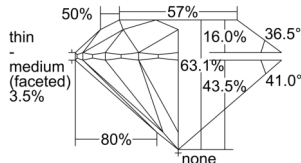

GIA®

FACSIMILE

GIA REPORT 7508464036

Verify this report at GIA.edu

GIA NATURAL DIAMOND DOSSIER®

September 23, 2024
GIA Report Number 7508464036
Shape and Cutting Style ..... Round Brilliant
Measurements ..... 5.02 - 5.09 x 3.19 mm

GRADING RESULTS

Carat Weight ..... 0.50 carat
Color Grade L
Clarity Grade VVS2
Cut Grade ..... Excellent

ADDITIONAL GRADING INFORMATION

Polish ..... Excellent
Symmetry ..... Very Good
Fluorescence ..... Faint
Clarity Characteristics.. **Needle, Cloud, Pinpoint, Indented Natural**
Inscription(s): GIA 7508464036

PROPORTIONS

Profile to actual proportions

GRADING SCALES

GIA COLOR SCALE	GIA CLARITY SCALE	GIA CUT SCALE	
D	FLAWLESS	EXCELLENT	
E	INTERNALLY FLAWLESS		
F		VVS₁	VERY GOOD
G	VVS₂		
H	VS₁	GOOD	
I	VS₂		
J	SI₁	FAIR	
K	SI₂		
L	I₁	POOR	
M			
N			
O	I₂		
P			
Q			
R	I₃		
S			
T			
U			
V			
W			
X			
Y			
Z