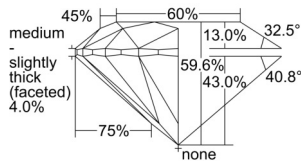

GIA®

FACSIMILE

GIA NATURAL DIAMOND DOSSIER®

September 23, 2024
GIA Report Number 7508472463
Shape and Cutting Style ..... Round Brilliant
Measurements ..... 3.76 - 3.78 x 2.25 mm

GRADING RESULTS

Carat Weight ..... 0.19 carat
Color Grade ..... D
Clarity Grade VS1
Cut Grade ..... Excellent

ADDITIONAL GRADING INFORMATION

Polish ..... Excellent
Symmetry ..... Excellent
Fluorescence ..... None
Clarity Characteristics ..... Crystal, Pinpoint
Inscription(s): GIA 7508472463

GIA REPORT 7508472463

Verify this report at GIA.edu

PROPORTIONS

Profile to actual proportions

GRADING SCALES

GIA COLOR SCALE	GIA CLARITY SCALE	GIA CUT SCALE	
D	FLAWLESS	EXCELLENT	
E	INTERNALLY FLAWLESS		
F		VVS₁	VERY GOOD
G	VVS₂		
H	VS₁	GOOD	
I	VS₂		
J	SI₁	FAIR	
K	SI₂		
L	I₁	POOR	
M	I₂		
N	I₃		
O			
P			
Q			
R			
S			
T			
U			
V			
W			
X			
Y			
Z