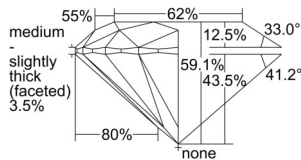

GIA®

FACSIMILE

GIA REPORT 7508478805

Verify this report at gia.edu

GIA NATURAL DIAMOND DOSSIER®

September 23, 2024
GIA Report Number **7508478805**
Shape and Cutting Style ..... **Round Brilliant**
Measurements ..... **4.16 - 4.17 x 2.46 mm**

GRADING RESULTS

Carat Weight ..... **0.26 carat**
Color Grade ..... **G**
Clarity Grade ..... **Internally Flawless**
Cut Grade ..... **Excellent**

ADDITIONAL GRADING INFORMATION

Polish ..... **Excellent**
Symmetry ..... **Excellent**
Fluorescence ..... **None**
Clarity Characteristics ..... **Minor Details of Polish**
Inscription(s): **GIA 7508478805**

PROPORTIONS

Profile to actual proportions

GRADING SCALES

GIA COLOR SCALE	GIA CLARITY SCALE	GIA CUT SCALE	
D	FLAWLESS	EXCELLENT	
E	INTERNALLY FLAWLESS		
F		VVS₁	VERY GOOD
G	VVS₂		
H	VS₁	GOOD	
I	VS₂		
J	SI₁	FAIR	
K	SI₂		
L	I₁	POOR	
M			
N			
O	I₂		
P			
Q			
R	I₃		
S			
T			
U			
V			
W			
X			
Y			
Z