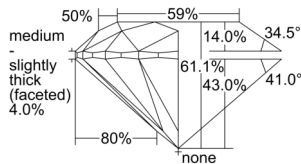

GIA®

FACSIMILE

GIA NATURAL DIAMOND DOSSIER®

September 24, 2024
GIA Report Number 7508481404
Shape and Cutting Style ..... Round Brilliant
Measurements ..... 4.06 - 4.08 x 2.49 mm

GRADING RESULTS

Carat Weight ..... 0.25 carat
Color Grade ..... D
Clarity Grade VS2
Cut Grade ..... Excellent

ADDITIONAL GRADING INFORMATION

Polish ..... Excellent
Symmetry ..... Excellent
Fluorescence ..... None
Clarity Characteristics ..... Cloud
Inscription(s): GIA 7508481404

GIA REPORT 7508481404

Verify this report at GIA.edu

PROPORTIONS

Profile to actual proportions

GRADING SCALES

GIA COLOR SCALE	GIA CLARITY SCALE	GIA CUT SCALE	
D	FLAWLESS	EXCELLENT	
E	INTERNALLY FLAWLESS		
F		VVS₁	VERY GOOD
G	VVS₂		
H	VS₁	GOOD	
I	VS₂		
J	SI₁	FAIR	
K	SI₂		
L	I₁	POOR	
M	I₂		
N	I₃		
O			
P			
Q			
R			
S			
T			
U			
V			
W			
X			
Y			
Z