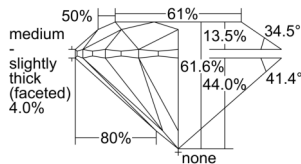

GIA®

FACSIMILE

GIA NATURAL DIAMOND DOSSIER®

September 24, 2024
GIA Report Number 7508481609
Shape and Cutting Style ..... Round Brilliant
Measurements ..... 4.84 - 4.86 x 2.99 mm

GRADING RESULTS

Carat Weight ..... 0.43 carat
Color Grade ..... D
Clarity Grade S11
Cut Grade ..... Excellent

ADDITIONAL GRADING INFORMATION

Polish ..... Excellent
Symmetry ..... Excellent
Fluorescence ..... Faint
Clarity Characteristics ..... Crystal, Cloud
Inscription(s): GIA 7508481609

GIA REPORT 7508481609

Verify this report at GIA.edu

PROPORTIONS

Profile to actual proportions

GRADING SCALES

GIA COLOR SCALE	GIA CLARITY SCALE	GIA CUT SCALE
D	FLAWLESS	EXCELLENT
E	FLAWLESS	
F	INTERNALLY FLAWLESS	VERY GOOD
G	FLAWLESS	
H	VVS₁	GOOD
I	VVS₂	
J	VS₁	FAIR
K	VS₂	
L	S1₁	POOR
M	S1₂	
N	I₁	
O	I₂	
P	I₃	
Q		
R		
S		
T		
U		
V		
W		
X		
Y		
Z