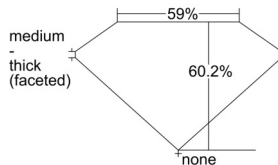

GIA®

FACSIMILE

GIA REPORT

7508494271

Verify this report at GIA.edu

GIA NATURAL DIAMOND DOSSIER®

September 26, 2024

GIA Report Number 7508494271

Shape and Cutting Style ..... Marquise Brilliant

Measurements ..... 7.97 x 4.06 x 2.44 mm

GRADING RESULTS

Carat Weight ..... 0.47 carat

Color Grade ..... D

Clarity Grade ..... Internally Flawless

ADDITIONAL GRADING INFORMATION

Polish ..... Excellent

Symmetry ..... Very Good

Fluorescence ..... None

Clarity Characteristics ..... Minor Details of Polish

Inscription(s): GIA 7508494271

PROPORTIONS

Profile not to actual proportions

GRADING SCALES

GIA COLOR SCALE		GIA CLARITY SCALE			
COLORLESS	D	VERY VERY SLIGHTLY INCLUDED	FLAWLESS		
	E		INTERNALLY FLAWLESS		
	F	VERY SLIGHTLY INCLUDED	VVS₁		
	G		VVS₂		
	H		VS₁		
	NEAR COLORLESS	I	SLIGHTLY INCLUDED	VS₂	
		J		SI₁	
		FAINT	K	INCLUDED	SI₂
			L		I₁
			M		I₂
VERT LIGHT	N	LIGHT	I₃		
	O				
	P				
	Q				
	R