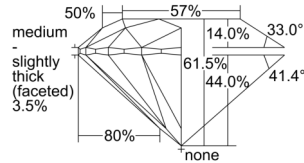

GIA®

FACSIMILE

GIA NATURAL DIAMOND DOSSIER®

September 25, 2024
GIA Report Number 7508494530
Shape and Cutting Style ..... Round Brilliant
Measurements ..... 4.76 - 4.79 x 2.94 mm

GRADING RESULTS

Carat Weight ..... 0.40 carat
Color Grade I
Clarity Grade S11
Cut Grade ..... Excellent

ADDITIONAL GRADING INFORMATION

Polish ..... Excellent
Symmetry ..... Excellent
Fluorescence ..... Faint
Clarity Characteristics ..... Feather, Cloud
Inscription(s): GIA 7508494530

GIA REPORT 7508494530

Verify this report at GIA.edu

PROPORTIONS

Profile to actual proportions

GRADING SCALES

GIA COLOR SCALE

COLORLESS	D
	E
	F
	G
	H
	I
	J
NEAR COLORLESS	K
	L
Faint	M
	N
	O
	P
	Q
Very Light	R
	S
	T
	U
	V
	W
	X
	Y
Light	Z

GIA CLARITY SCALE

FLAWLESS	VERY VERY SLIGHTLY INCLUDED	VVS₁	VVS₂	VS₁	VS₂	SI₁	SI₂	I₁	I₂	I₃	
											INTERNAL FLAWLESS

GIA CUT SCALE

EXCELLENT
VERY GOOD
GOOD
FAIR
POOR