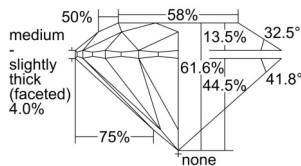

GIA®

FACSIMILE

GIA REPORT 7508495336

Verify this report at GIA.edu

GIA NATURAL DIAMOND DOSSIER®

September 25, 2024
GIA Report Number **7508495336**
Shape and Cutting Style ..... **Round Brilliant**
Measurements ..... **4.34 - 4.36 x 2.68 mm**

GRADING RESULTS

Carat Weight ..... **0.31 carat**
Color Grade ..... **E**
Clarity Grade **VVS1**
Cut Grade ..... **Excellent**

ADDITIONAL GRADING INFORMATION

Polish ..... **Excellent**
Symmetry ..... **Excellent**
Fluorescence ..... **None**
Clarity Characteristics ..... **Needle, Pinpoint**
Inscription(s): **GIA 7508495336**

PROPORTIONS

Profile to actual proportions

GRADING SCALES

GIA COLOR SCALE	GIA CLARITY SCALE	GIA CUT SCALE	
D	FLAWLESS	EXCELLENT	
E	INTERNALLY FLAWLESS		
F		VVS₁	VERY GOOD
G	VVS₂		
H	VS₁	GOOD	
I	VS₂		
J	SI₁	FAIR	
K	SI₂		
L	I₁	POOR	
M	I₂		
N	I₃		
O			
P			
Q			
R			
S			
T			
U			
V			
W			
X			
Y			
Z