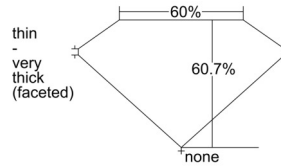

GIA®

FACSIMILE

GIA REPORT 7508503034

Verify this report at GIA.edu

GIA NATURAL DIAMOND DOSSIER®

September 25, 2024
GIA Report Number 7508503034
Shape and Cutting Style ..... Heart Brilliant
Measurements ..... 4.60 x 5.48 x 3.33 mm

GRADING RESULTS

Carat Weight ..... 0.50 carat
Color Grade ..... D
Clarity Grade VS1

ADDITIONAL GRADING INFORMATION

Polish ..... Excellent
Symmetry ..... Excellent
Fluorescence ..... None
Clarity Characteristics..... Feather, Indented Natural, Needle,
Pinpoint

Inscription(s): GIA 7508503034

PROPORTIONS

Profile not to actual proportions

GRADING SCALES

GIA COLOR SCALE		GIA CLARITY SCALE			
COLORLESS	D	VERY VERY SLIGHTLY INCLUDED	FLAWLESS		
	E		INTERNALLY FLAWLESS		
	F	VERY SLIGHTLY INCLUDED	VVS₁		
	G		VVS₂		
	H		VS₁		
	NEAR COLORLESS	I	SLIGHTLY INCLUDED	VS₂	
		J		SI₁	
		FAINT	K	INCLUDED	SI₂
			L		I₁
			M		I₂
VERTICALLY LIGHT	N	INCLUDED	I₃		
	O				
	P				
	Q				
	R				
LIGHT	S				
	T				
	U				
	V				
	W				
	X				
Y					
Z