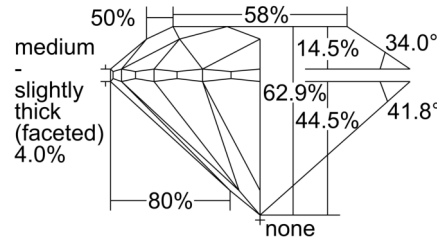

GIA NATURAL DIAMOND GRADING REPORT

September 26, 2024

GIA Report Number ..... 7508508408

Shape and Cutting Style ..... Round Brilliant

Measurements ..... 7.27 - 7.32 x 4.59 mm

GRADING RESULTS

Carat Weight ..... 1.50 carat

Comments: Internal graining is not shown.

PROPORTIONS

Profile to actual proportions

CLARITY CHARACTERISTICS

KEY TO SYMBOLS\*

- Feather
- Crystal
- Cloud
- Natural

\* Red symbols denote internal characteristics (inclusions). Green or black symbols denote external characteristics (blemishes). Diagram is an approximate representation of the diamond, and symbols shown indicate type, position, and approximate size of clarity characteristics. All clarity characteristics may not be shown. Details of finish are not shown.