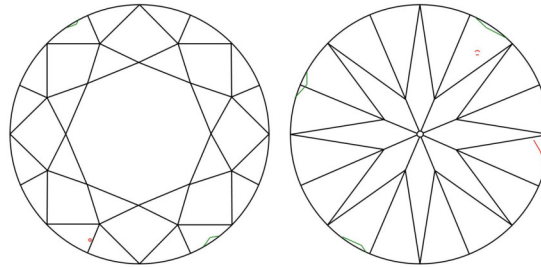

Comments: Internal graining is not shown.

PROPORTIONS

Profile to actual proportions

CLARITY CHARACTERISTICS

KEY TO SYMBOLS\*

- Feather
- Crystal
- Cloud
- Natural

\* Red symbols denote internal characteristics (inclusions). Green or black symbols denote external characteristics (blemishes). Diagram is an approximate representation of the diamond, and symbols shown indicate type, position, and approximate size of clarity characteristics. All clarity characteristics may not be shown. Details of finish are not shown.