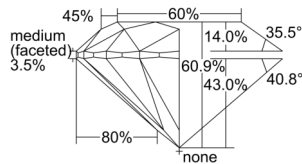

GIA®

FACSIMILE

GIA REPORT

7508517438

Verify this report at GIA.edu

GIA NATURAL DIAMOND DOSSIER®

September 27, 2024
GIA Report Number **7508517438**
Shape and Cutting Style ..... **Round Brilliant**
Measurements ..... **4.13 - 4.16 x 2.52 mm**

GRADING RESULTS

Carat Weight ..... **0.26 carat**
Color Grade ..... **E**
Clarity Grade **VVS2**
Cut Grade ..... **Excellent**

ADDITIONAL GRADING INFORMATION

Polish ..... **Excellent**
Symmetry ..... **Excellent**
Fluorescence ..... **None**
Clarity Characteristics..... **Needle, Pinpoint**
Inscription(s): **GIA 7508517438**

PROPORTIONS

Profile to actual proportions

GRADING SCALES

GIA
COLOR
SCALE

COLOURLESS	D
	E
	F
	G
NEAR COLOURLESS	H
	I
	J
FAIN	K
	L
	M
	N
VERY LIGHT	O
	P
	Q
	R
	S
	T
	U
	V
LIGHT	W
	X
	Y
	Z

GIA
CLARITY
SCALE

VERY VERY SLIGHTLY INCLUDED	FLAWLESS
	INTERNALLY FLAWLESS
VERY SLIGHTLY INCLUDED	VVS₁
	VVS₂
SLIGHTLY INCLUDED	VS₁
	VS₂
INCLUDED	SI₁
	SI₂
	I₁
	I₂
	I₃

GIA
CUT
SCALE

EXCELLENT
VERY GOOD
GOOD
FAIR
POOR