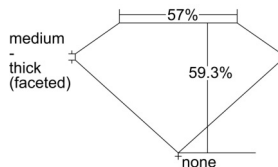

GIA®

FACSIMILE

GIA REPORT 7508521554

Verify this report at GIA.edu

GIA NATURAL DIAMOND DOSSIER®

September 30, 2024
GIA Report Number 7508521554
Shape and Cutting Style ..... Heart Brilliant
Measurements ..... 4.86 x 5.51 x 3.27 mm

GRADING RESULTS

Carat Weight ..... 0.50 carat
Color Grade ..... F
Clarity Grade VS2

ADDITIONAL GRADING INFORMATION

Polish ..... Excellent
Symmetry ..... Very Good
Fluorescence ..... None
Clarity Characteristics ..... Feather, Cloud
Inspection(s): GIA 7508521554

PROPORTIONS

Profile not to actual proportions

GRADING SCALES

GIA COLOR SCALE		GIA CLARITY SCALE			
COLORLESS	D	VERY VERY SLIGHTLY INCLUDED	FLAWLESS		
	E		INTERNALLY FLAWLESS		
	F	VERY SLIGHTLY INCLUDED	VVS₁		
	G		VVS₂		
	H		VS₁		
	NEAR COLORLESS	I	SLIGHTLY INCLUDED	VS₂	
		J		SI₁	
		FAINT	K	INCLUDED	SI₂
			L		I₁
			M		I₂
VERT LIGHT	N	LIGHT	I₃		
	O				
	P				
	Q				
	R				
	S				
	T