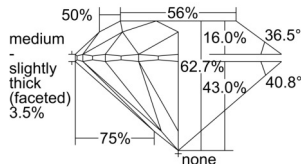

GIA®

FACSIMILE

GIA REPORT 7508524401

Verify this report at GIA.edu

GIA NATURAL DIAMOND DOSSIER®

September 27, 2024
GIA Report Number 7508524401
Shape and Cutting Style ..... Round Brilliant
Measurements ..... 5.04 - 5.07 x 3.17 mm

GRADING RESULTS

Carat Weight ..... 0.50 carat
Color Grade ..... F
Clarity Grade VS2
Cut Grade ..... Excellent

ADDITIONAL GRADING INFORMATION

Polish ..... Excellent
Symmetry ..... Excellent
Fluorescence ..... None
Clarity Characteristics ..... Crystal, Feather
Inscription(s): GIA 7508524401

PROPORTIONS

Profile to actual proportions