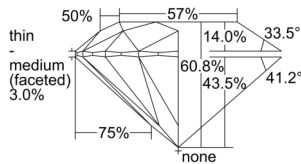

GIA®

FACSIMILE

GIA REPORT 7508531345

Verify this report at GIA.edu

GIA NATURAL DIAMOND DOSSIER®

October 01, 2024
GIA Report Number 7508531345
Shape and Cutting Style ..... Round Brilliant
Measurements ..... 4.01 - 4.04 x 2.45 mm

GRADING RESULTS

Carat Weight ..... 0.24 carat
Color Grade ..... D
Clarity Grade VS1
Cut Grade ..... Excellent

ADDITIONAL GRADING INFORMATION

Polish ..... Excellent
Symmetry ..... Excellent
Fluorescence ..... None
Clarity Characteristics ..... Feather, Pinpoint
Inscription(s): GIA 7508531345

PROPORTIONS

Profile to actual proportions