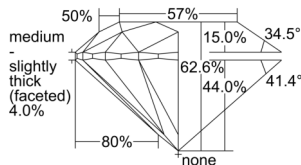

GIA®

FACSIMILE

GIA REPORT 7508531378

Verify this report at GIA.edu

GIA NATURAL DIAMOND DOSSIER®

October 01, 2024
GIA Report Number 7508531378
Shape and Cutting Style ..... Round Brilliant
Measurements ..... 3.83 - 3.85 x 2.40 mm

GRADING RESULTS

Carat Weight ..... 0.21 carat
Color Grade ..... F
Clarity Grade S11
Cut Grade ..... Excellent

ADDITIONAL GRADING INFORMATION

Polish ..... Excellent
Symmetry ..... Excellent
Fluorescence ..... None
Clarity Characteristics ..... Cloud
Inscription(s): GIA 7508531378

PROPORTIONS

Profile to actual proportions

GRADING SCALES

GIA COLOR SCALE	GIA CLARITY SCALE	GIA CUT SCALE	
D	FLAWLESS	EXCELLENT	
E	INTERNALLY FLAWLESS		
F		VVS₁	VERY GOOD
G	VVS₂		
H	VS₁	GOOD	
I	VS₂		
J	S1₁	FAIR	
K	S1₂		
L	I₁	POOR	
M	I₂		
N	I₃		
O			
P			
Q			
R			
S			
T			
U			
V			
W			
X			
Y			
Z