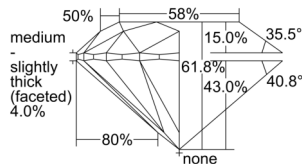

GIA®

FACSIMILE

GIA REPORT

7508531944

Verify this report at GIA.edu

GIA NATURAL DIAMOND DOSSIER®

October 01, 2024
GIA Report Number 7508531944
Shape and Cutting Style ..... Round Brilliant
Measurements ..... 3.81 - 3.84 x 2.36 mm

GRADING RESULTS

Carat Weight ..... 0.21 carat
Color Grade ..... F
Clarity Grade VVS2
Cut Grade ..... Excellent

ADDITIONAL GRADING INFORMATION

Polish ..... Excellent
Symmetry ..... Excellent
Fluorescence ..... Faint
Clarity Characteristics..... Cloud, Needle, Pinpoint
Inscription(s): GIA 7508531944

PROPORTIONS

Profile to actual proportions

GRADING SCALES

GIA COLOR SCALE

COLORLESS	D
	E
	F
	G
	H
	I
	J
NEAR COLORLESS	K
	L
FAIN	M
	N
	O
	P
VERY LIGHT	Q
	R
	S
	T
	U
	V
LIGHT	W
	X
	Y
	Z

GIA CLARITY SCALE

FLAWLESS	INTERNAL FLAWLESS	
		FLAWLESS
VERY VERY SLIGHTLY INCLUDED	VVS₁	
	VVS₂	
VERY SLIGHTLY INCLUDED	VS₁	
	VS₂	
SLIGHTLY INCLUDED	SI₁	
	SI₂	
INCLUDED	I₁	
	I₂	
	I₃	

GIA CUT SCALE

EXCELLENT
VERY GOOD
GOOD
FAIR
POOR