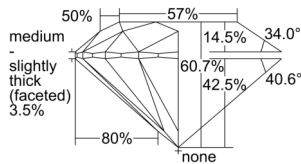

GIA®

FACSIMILE

GIA REPORT 7508532101

Verify this report at GIA.edu

GIA NATURAL DIAMOND DOSSIER®

October 01, 2024
GIA Report Number 7508532101
Shape and Cutting Style ..... Round Brilliant
Measurements ..... 3.72 - 3.73 x 2.26 mm

GRADING RESULTS

Carat Weight ..... 0.19 carat
Color Grade ..... F
Clarity Grade S11
Cut Grade ..... Excellent

ADDITIONAL GRADING INFORMATION

Polish ..... Excellent
Symmetry ..... Excellent
Fluorescence ..... Faint
Clarity Characteristics ..... Cloud, Crystal
Inscription(s): GIA 7508532101

PROPORTIONS

Profile to actual proportions

GRADING SCALES

GIA COLOR SCALE	GIA CLARITY SCALE	GIA CUT SCALE	
D	FLAWLESS	EXCELLENT	
E	INTERNALLY FLAWLESS		
F		VVS₁	VERY GOOD
G	VVS₂		
H	VS₁	GOOD	
I	VS₂		
J	S1₁	FAIR	
K	S1₂		
L	I₁	POOR	
M	I₂		
N	I₃		
O			
P			
Q			
R			
S			
T			
U			
V			
W			
X			
Y			
Z