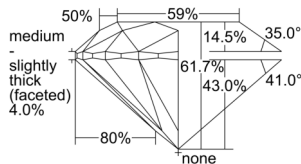

GIA®

FACSIMILE

GIA REPORT 7508532584

Verify this report at GIA.edu

GIA NATURAL DIAMOND DOSSIER®

October 01, 2024
GIA Report Number 7508532584
Shape and Cutting Style ..... Round Brilliant
Measurements ..... 3.69 - 3.70 x 2.28 mm

GRADING RESULTS

Carat Weight ..... 0.19 carat
Color Grade ..... D
Clarity Grade VS2
Cut Grade ..... Excellent

ADDITIONAL GRADING INFORMATION

Polish ..... Excellent
Symmetry ..... Excellent
Fluorescence ..... None
Clarity Characteristics ..... Feather, Crystal
Inscription(s): GIA 7508532584

PROPORTIONS

Profile to actual proportions

GRADING SCALES

GIA COLOR SCALE	GIA CLARITY SCALE	GIA CUT SCALE	
D	FLAWLESS	EXCELLENT	
E	INTERNALLY FLAWLESS		
F		VVS₁	VERY GOOD
G	VVS₂		
H	VS₁	GOOD	
I	VS₂		
J	SI₁	FAIR	
K	SI₂		
L	I₁	POOR	
M	I₂		
N	I₃		
O			
P			
Q			
R			
S			
T			
U			
V			
W			
X			
Y			
Z