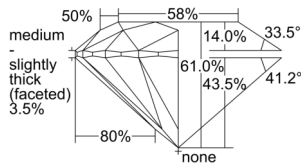

GIA®

FACSIMILE

GIA REPORT 7508532636

Verify this report at GIA.edu

GIA NATURAL DIAMOND DOSSIER®

October 01, 2024
GIA Report Number 7508532636
Shape and Cutting Style ..... Round Brilliant
Measurements ..... 3.95 - 3.97 x 2.42 mm

GRADING RESULTS

Carat Weight ..... 0.23 carat
Color Grade ..... D
Clarity Grade S11
Cut Grade ..... Excellent

ADDITIONAL GRADING INFORMATION

Polish ..... Excellent
Symmetry ..... Excellent
Fluorescence ..... None
Clarity Characteristics..... Cloud, Crystal, Feather
Inscription(s): GIA 7508532636

PROPORTIONS

Profile to actual proportions

GRADING SCALES

GIA COLOR SCALE	GIA CLARITY SCALE	GIA CUT SCALE	
D	FLAWLESS	EXCELLENT	
E	INTERNALLY FLAWLESS		
F		VVS₁	VERY GOOD
G	VVS₂		
H	VS₁	GOOD	
I	VS₂		
J	S1₁	FAIR	
K	S1₂		
L	I₁	POOR	
M	I₂		
N	I₃		
O			
P			
Q			
R			
S			
T			
U			
V			
W			
X			
Y			
Z