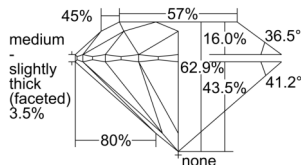

GIA®

FACSIMILE

GIA REPORT 7508533252

Verify this report at GIA.edu

GIA NATURAL DIAMOND DOSSIER®

October 01, 2024
GIA Report Number 7508533252
Shape and Cutting Style ..... Round Brilliant
Measurements ..... 3.66 - 3.68 x 2.31 mm

GRADING RESULTS

Carat Weight ..... 0.19 carat
Color Grade ..... E
Clarity Grade S11
Cut Grade ..... Excellent

ADDITIONAL GRADING INFORMATION

Polish ..... Excellent
Symmetry ..... Excellent
Fluorescence ..... None
Clarity Characteristics ..... Cloud
Inscription(s): GIA 7508533252

PROPORTIONS

Profile to actual proportions