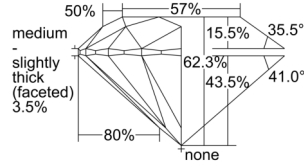

GIA®

FACSIMILE

GIA REPORT 7508533285

Verify this report at GIA.edu

GIA NATURAL DIAMOND DOSSIER®

October 01, 2024
GIA Report Number 7508533285
Shape and Cutting Style ..... Round Brilliant
Measurements ..... 3.82 - 3.84 x 2.39 mm

GRADING RESULTS

Carat Weight ..... 0.21 carat
Color Grade ..... G
Clarity Grade VS1
Cut Grade ..... Excellent

ADDITIONAL GRADING INFORMATION

Polish ..... Excellent
Symmetry ..... Excellent
Fluorescence ..... None
Clarity Characteristics ..... Crystal, Cloud
Inscription(s): GIA 7508533285

PROPORTIONS

Profile to actual proportions

GRADING SCALES

GIA COLOR SCALE	GIA CLARITY SCALE	GIA CUT SCALE	
D	FLAWLESS	EXCELLENT	
E	INTERNALLY FLAWLESS		
F		VVS₁	VERY GOOD
G	VVS₂		
H	VS₁	GOOD	
I	VS₂		
J	SI₁	FAIR	
K	SI₂		
L	I₁	POOR	
M	I₂		
N	I₃		
O			
P			
Q			
R			
S			
T			
U			
V			
W			
X			
Y			
Z