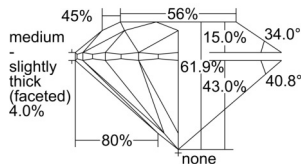

GIA®

FACSIMILE

GIA REPORT 7508534775

Verify this report at GIA.edu

GIA NATURAL DIAMOND DOSSIER®

September 30, 2024
GIA Report Number 7508534775
Shape and Cutting Style ..... Round Brilliant
Measurements ..... 4.29 - 4.31 x 2.66 mm

GRADING RESULTS

Carat Weight ..... 0.30 carat
Color Grade I
Clarity Grade S11
Cut Grade ..... Excellent

ADDITIONAL GRADING INFORMATION

Polish ..... Excellent
Symmetry ..... Excellent
Fluorescence ..... None
Clarity Characteristics ..... Cloud, Crystal
Inscription(s): GIA 7508534775

PROPORTIONS

Profile to actual proportions

GRADING SCALES

GIA COLOR SCALE	GIA CLARITY SCALE	GIA CUT SCALE	
D	FLAWLESS	EXCELLENT	
E	INTERNALLY FLAWLESS		
F		VVS₁	VERY GOOD
G	VVS₂		
H	VS₁	GOOD	
I	VS₂		
J	S1₁	FAIR	
K	S1₂		
L	I₁	POOR	
M	I₂		
N	I₃		
O			
P			
Q			
R			
S			
T			
U			
V			
W			
X			
Y			
Z