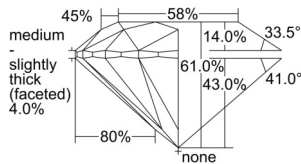

GIA®

FACSIMILE

GIA REPORT 7508535778

Verify this report at GIA.edu

GIA NATURAL DIAMOND DOSSIER®

September 30, 2024
GIA Report Number 7508535778
Shape and Cutting Style ..... Round Brilliant
Measurements ..... 4.01 - 4.02 x 2.45 mm

GRADING RESULTS

Carat Weight ..... 0.24 carat
Color Grade ..... D
Clarity Grade VVS1
Cut Grade ..... Excellent

ADDITIONAL GRADING INFORMATION

Polish ..... Excellent
Symmetry ..... Excellent
Fluorescence ..... None
Clarity Characteristics ..... Pinpoint, Cloud, Feather
Inscription(s): GIA 7508535778

PROPORTIONS

Profile to actual proportions

GRADING SCALES

GIA COLOR SCALE	GIA CLARITY SCALE	GIA CUT SCALE	
D	FLAWLESS	EXCELLENT	
E	INTERNALLY FLAWLESS		
F		VVS₁	VERY GOOD
G	VVS₂		
H	VS₁	GOOD	
I	VS₂		
J	SI₁	FAIR	
K	SI₂		
L	I₁	POOR	
M			
N			
O	I₂		
P			
Q			
R	I₃		
S			
T			
U			
V			
W			
X			
Y			
Z