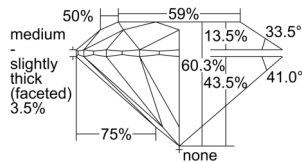

GIA®

FACSIMILE

GIA REPORT

7508540178

Verify this report at GIA.edu

GIA NATURAL DIAMOND DOSSIER®

October 01, 2024
GIA Report Number **7508540178**
Shape and Cutting Style ..... **Round Brilliant**
Measurements ..... **4.01 - 4.03 x 2.43 mm**

GRADING RESULTS

Carat Weight ..... **0.24 carat**
Color Grade ..... **E**
Clarity Grade **VS2**
Cut Grade ..... **Excellent**

ADDITIONAL GRADING INFORMATION

Polish ..... **Excellent**
Symmetry ..... **Excellent**
Fluorescence ..... **None**
Clarity Characteristics..... **Crystal, Knot**
Inscription(s): **GIA 7508540178**

PROPORTIONS

Profile to actual proportions

GRADING SCALES

GIA COLOR SCALE	GIA CLARITY SCALE	GIA CUT SCALE	
D	FLAWLESS	EXCELLENT	
E	INTERNALLY FLAWLESS		
F		VVS₁	VERY GOOD
G	VVS₂		
H	VS₁	GOOD	
I	VS₂		
J	SI₁	FAIR	
K	SI₂		
L	I₁	POOR	
M			
N			
O	I₂		
P			
Q	I₃		
R			
S			
T			
U			
V			
W			
X			
Y			
Z