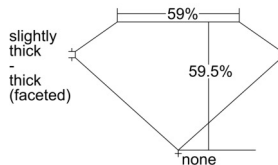

GIA®

FACSIMILE

GIA REPORT 7508545575

Verify this report at GIA.edu

GIA NATURAL DIAMOND DOSSIER®

October 01, 2024
GIA Report Number 7508545575
Shape and Cutting Style ..... Heart Brilliant
Measurements ..... 4.85 x 5.71 x 3.40 mm

GRADING RESULTS

Carat Weight ..... 0.53 carat
Color Grade ..... E
Clarity Grade VS2

ADDITIONAL GRADING INFORMATION

Polish ..... Excellent
Symmetry ..... Excellent
Fluorescence ..... None
Clarity Characteristics ..... Crystal
Inscription(s): GIA 7508545575

PROPORTIONS

Profile not to actual proportions

GRADING SCALES

GIA COLOR SCALE		GIA CLARITY SCALE			
COLORLESS	D	VERY VERY SLIGHTLY INCLUDED	FLAWLESS		
	E		INTERNALLY FLAWLESS		
	F	VERY SLIGHTLY INCLUDED	VVS₁		
	G		VVS₂		
	H		VS₁		
	NEAR COLORLESS	I	SLIGHTLY INCLUDED	VS₂	
		J		SI₁	
		FAINT	K	INCLUDED	SI₂
			L		I₁
			M		I₂
VERT LIGHT			N	INCLUDED	I₃
			O		
			P		
	Q				
LIGHT	R				
	S				
	T				
	U				
	V				
	Z