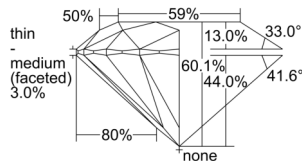

GIA®

FACSIMILE

GIA REPORT

7508552156

Verify this report at GIA.edu

GIA NATURAL DIAMOND DOSSIER®

October 04, 2024
GIA Report Number 7508552156
Shape and Cutting Style ..... Round Brilliant
Measurements ..... 5.17 - 5.20 x 3.12 mm

GRADING RESULTS

Carat Weight ..... 0.50 carat
Color Grade ..... F
Clarity Grade VVS2
Cut Grade ..... Excellent

ADDITIONAL GRADING INFORMATION

Polish ..... Excellent
Symmetry ..... Excellent
Fluorescence ..... None
Clarity Characteristics..... Pinpoint, Cloud, Needle
Inscription(s): GIA 7508552156

PROPORTIONS

Profile to actual proportions

GRADING SCALES

GIA COLOR SCALE	GIA CLARITY SCALE	GIA CUT SCALE	
D	FLAWLESS	EXCELLENT	
E	INTERNALLY FLAWLESS		
F		VVS₁	VERY GOOD
G	VVS₂		
H	VS₁	GOOD	
I	VS₂		
J	SI₁	FAIR	
K	SI₂		
L	I₁	POOR	
M	I₂		
N	I₃		
O			
P			
Q			
R			
S			
T			
U			
V			
W			
X			
Y			
Z