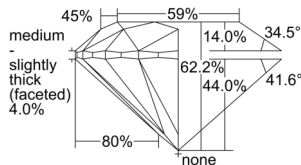

GIA®

FACSIMILE

GIA REPORT 7508552389

Verify this report at GIA.edu

GIA NATURAL DIAMOND DOSSIER®

October 07, 2024
GIA Report Number 7508552389
Shape and Cutting Style ..... Round Brilliant
Measurements ..... 4.77 - 4.80 x 2.98 mm

GRADING RESULTS

Carat Weight ..... 0.42 carat
Color Grade ..... H
Clarity Grade VS1
Cut Grade ..... Excellent

ADDITIONAL GRADING INFORMATION

Polish ..... Excellent
Symmetry ..... Excellent
Fluorescence ..... Faint
Clarity Characteristics..... Cloud, Crystal, Pinpoint
Inscription(s): GIA 7508552389

PROPORTIONS

Profile to actual proportions

GRADING SCALES

GIA COLOR SCALE	GIA CLARITY SCALE	GIA CUT SCALE	
D	FLAWLESS	EXCELLENT	
E	INTERNALLY FLAWLESS		
F		VVS₁	VERY GOOD
G	VVS₂		
H	VS₁	GOOD	
I	VS₂		
J	SI₁	FAIR	
K	SI₂		
L	I₁	POOR	
M	I₂		
N	I₃		
O			
P			
Q			
R			
S			
T			
U			
V			
W			
X			
Y			
Z